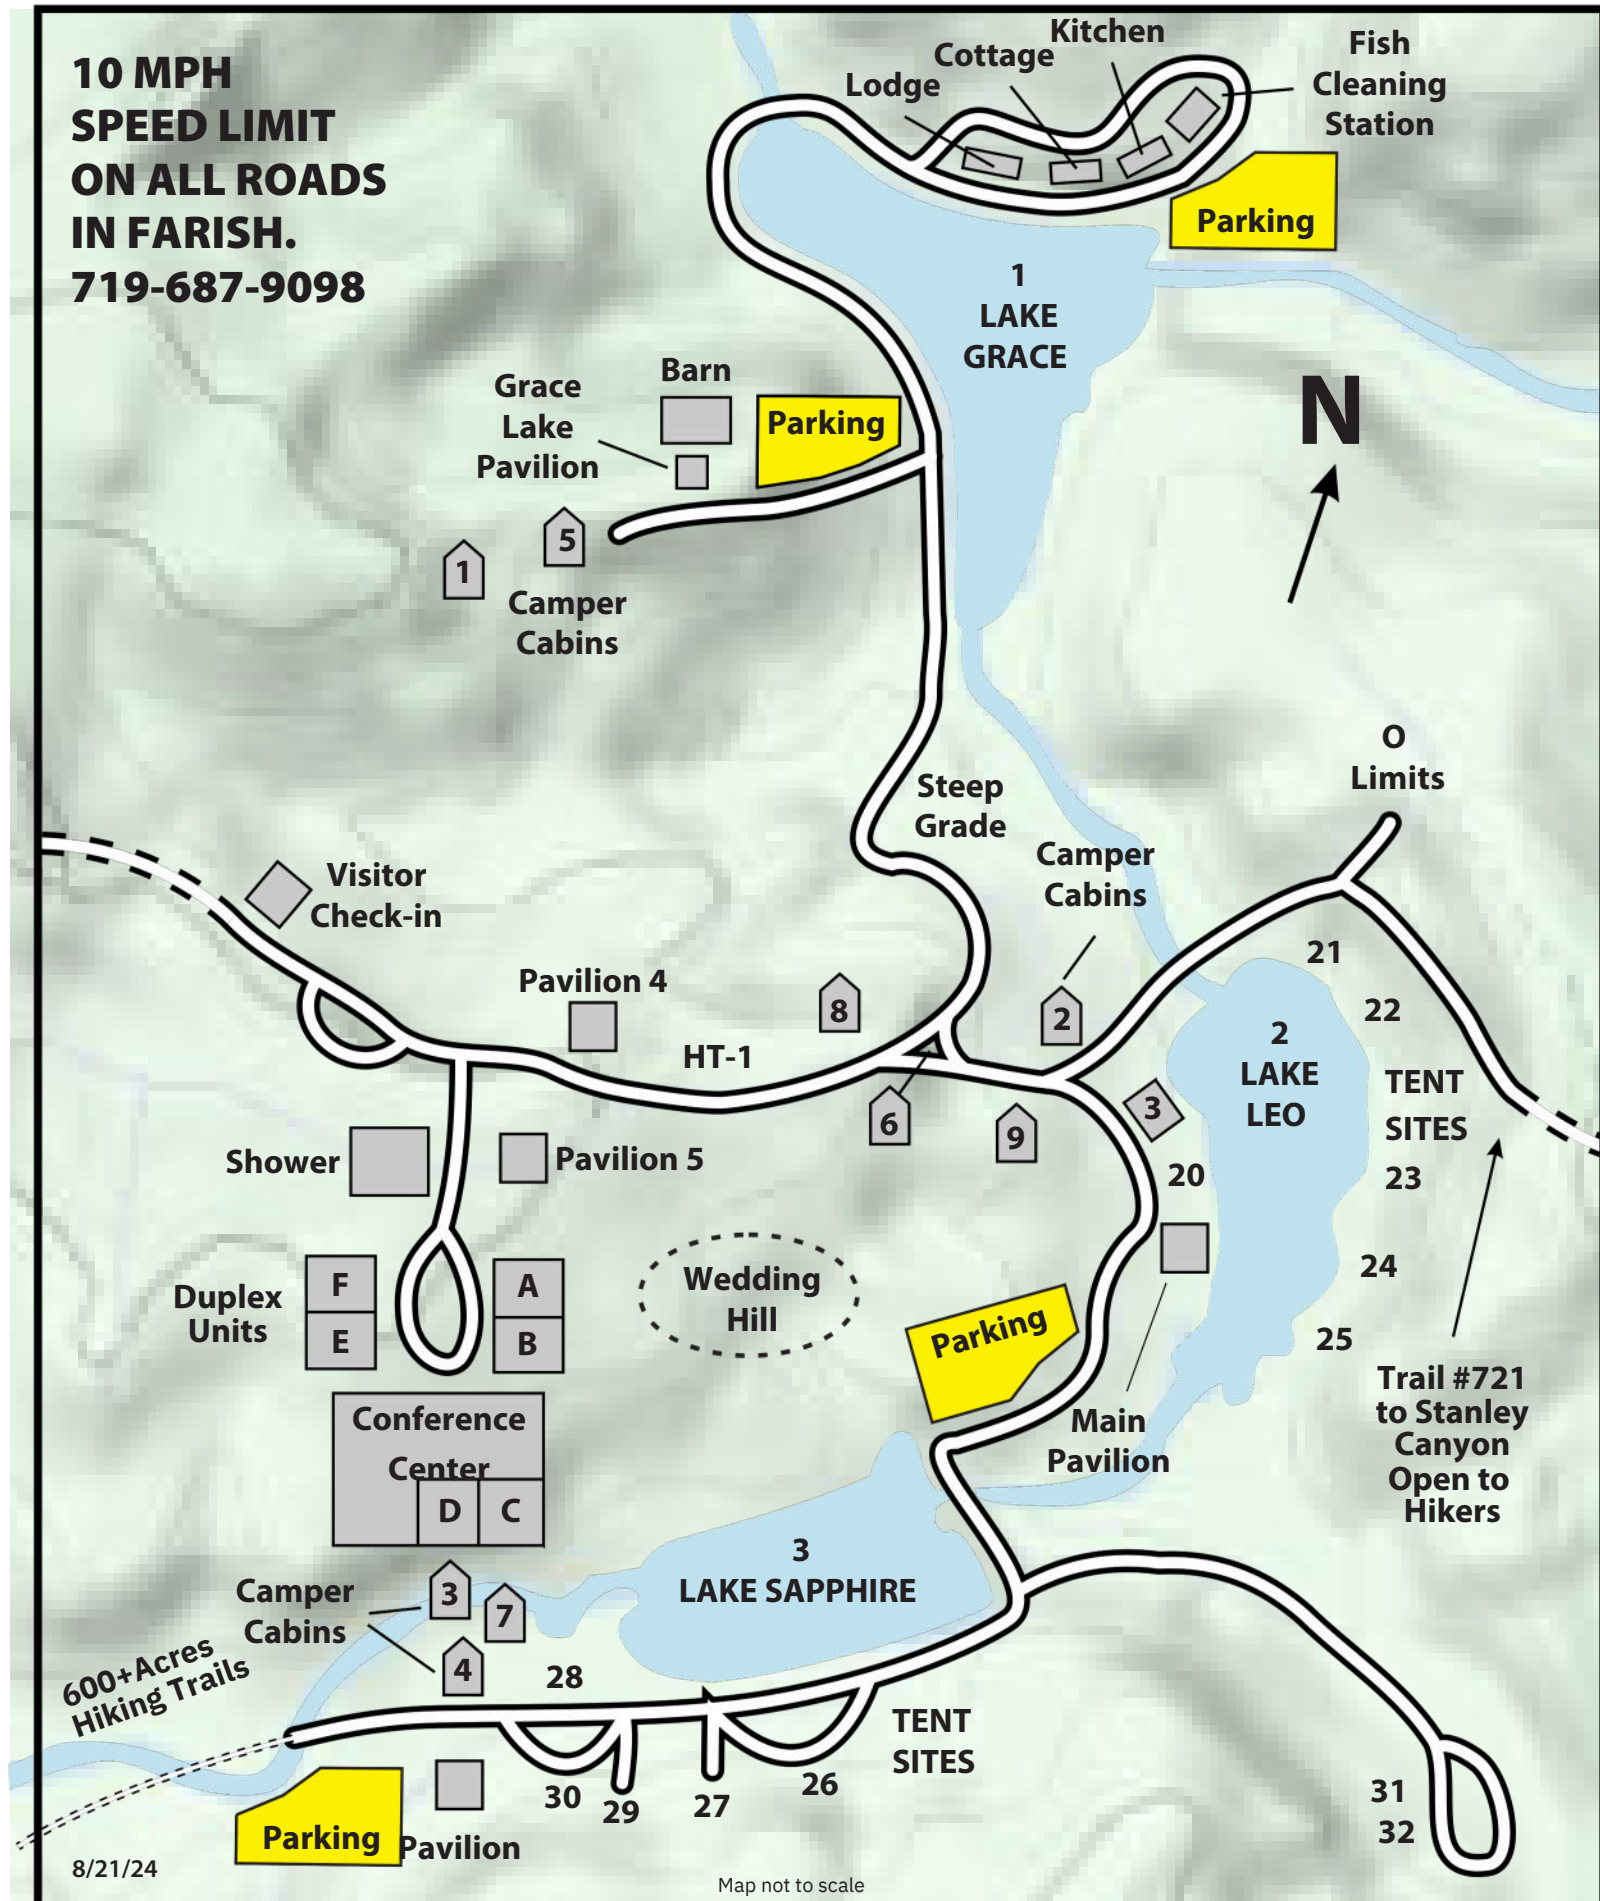

FARISH RECREATION AREA

FACILITIES MAP

**10 MPH
SPEED LIMIT
ON ALL ROADS
IN FARISH.
719-687-9098**

8/21/24

Map not to scale

Farish Memorial Recreation Area Trails Map

Visitor Check-In Center

Trails	
	Grace and Leo Lake Trail .6 miles
	Lake Overlook Trail .5 miles
	Middle Ridge Trail .7 miles
	Flatland Trail .7 miles
	Flatland Trail North .4 miles
	Flatland Trail South .5 miles
	Peakview Trail 1.9 miles
	Bull Pen Springs Trail .9 miles