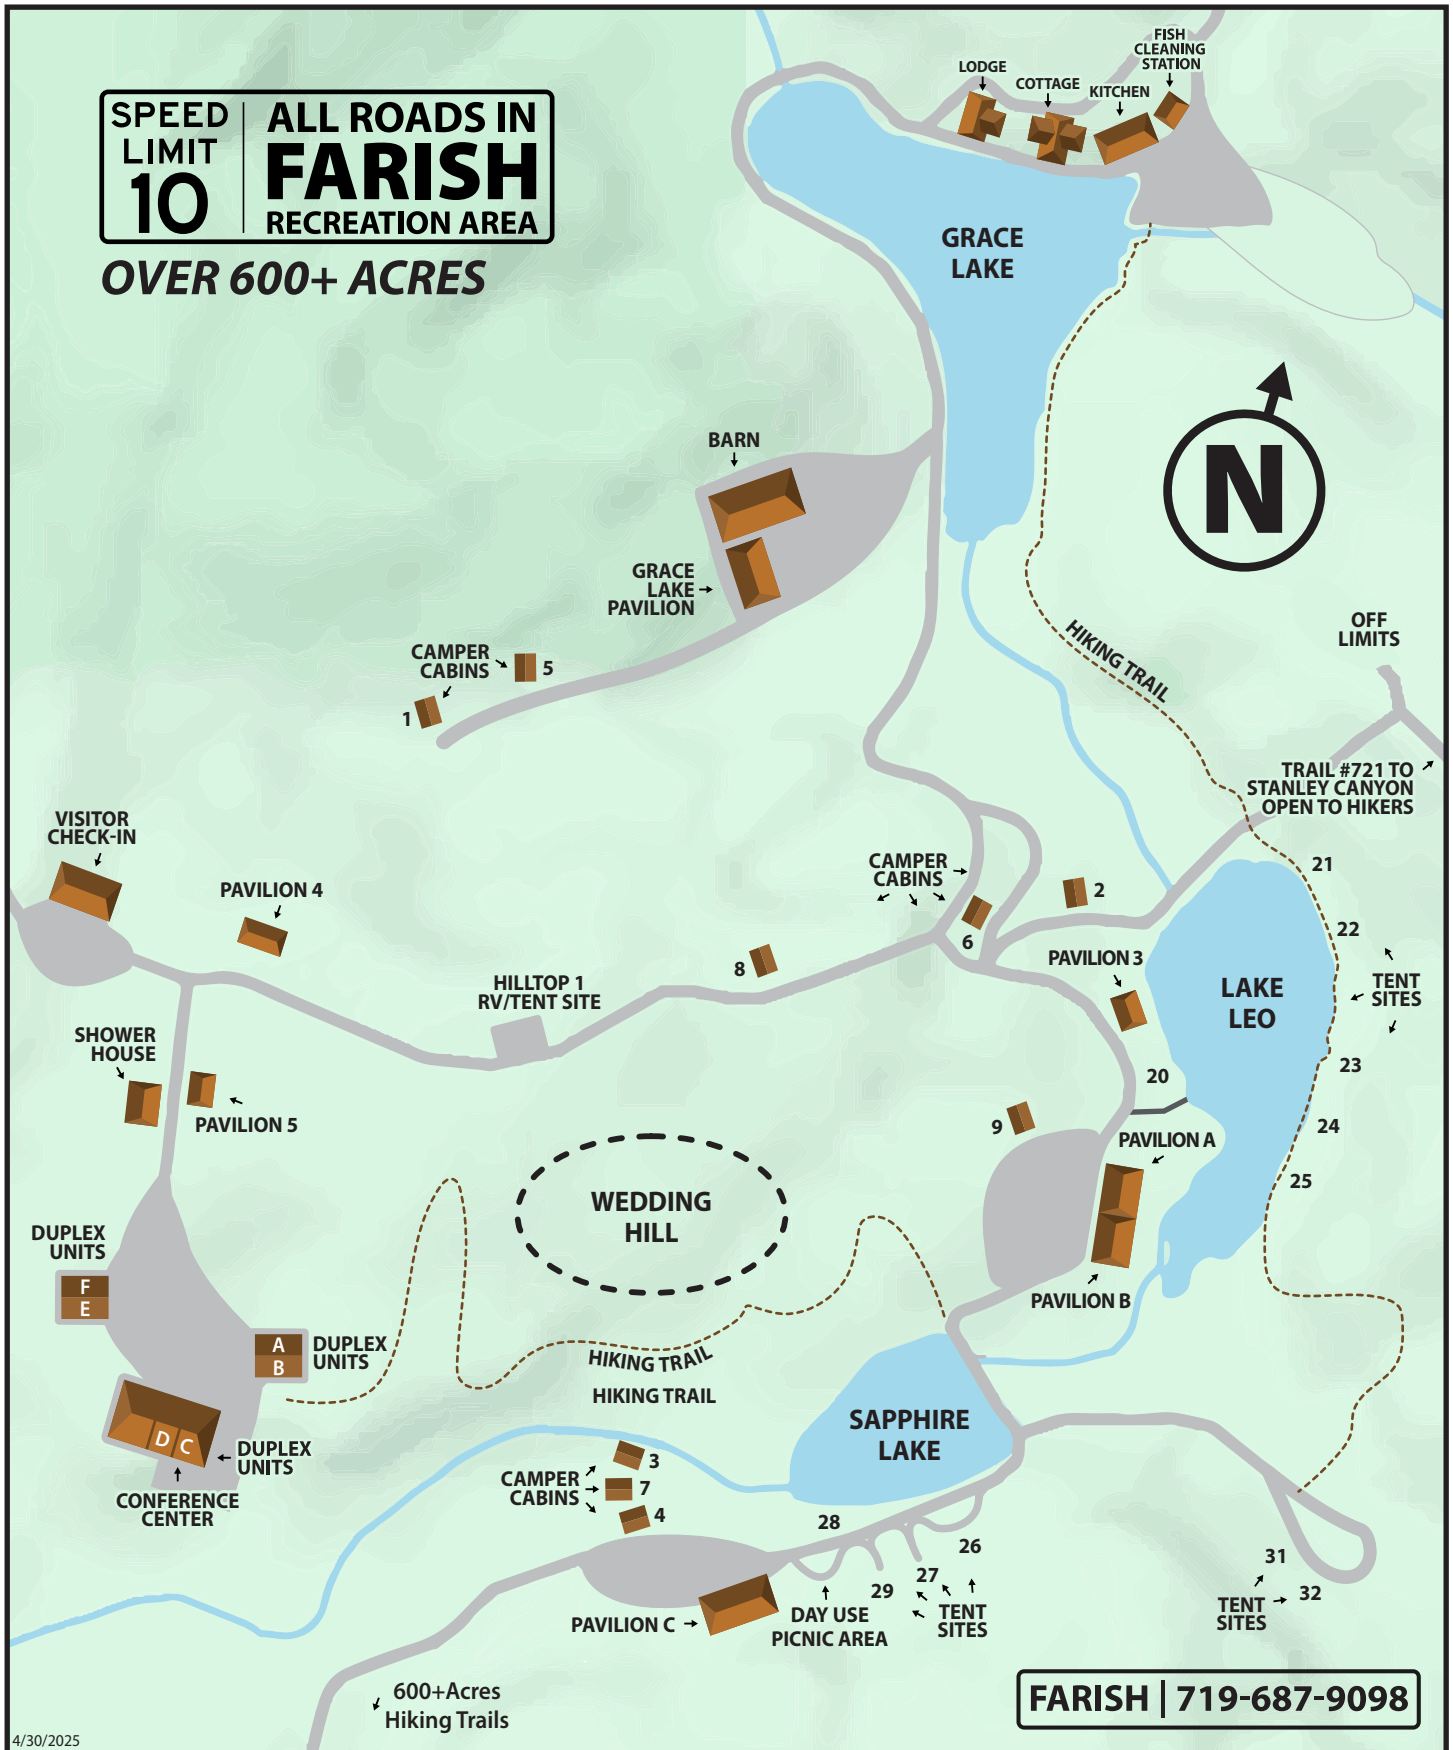

FARISH RECREATION AREA

FACILITIES MAP

SPEED
LIMIT
10

ALL ROADS IN
FARISH
RECREATION AREA

OVER 600+ ACRES

Farish Memorial Recreation Area Trails Map

Trails

	Grace and Leo Lake Trail .6 miles
	Lake Overlook Trail .5 miles
	Middle Ridge Trail .7 miles
	Flatland Trail .7 miles
	Flatland Trail North .4 miles
	Flatland Trail South .5 miles
	Peakview Trail 1.9 miles
	Bull Pen Springs Trail .9 miles