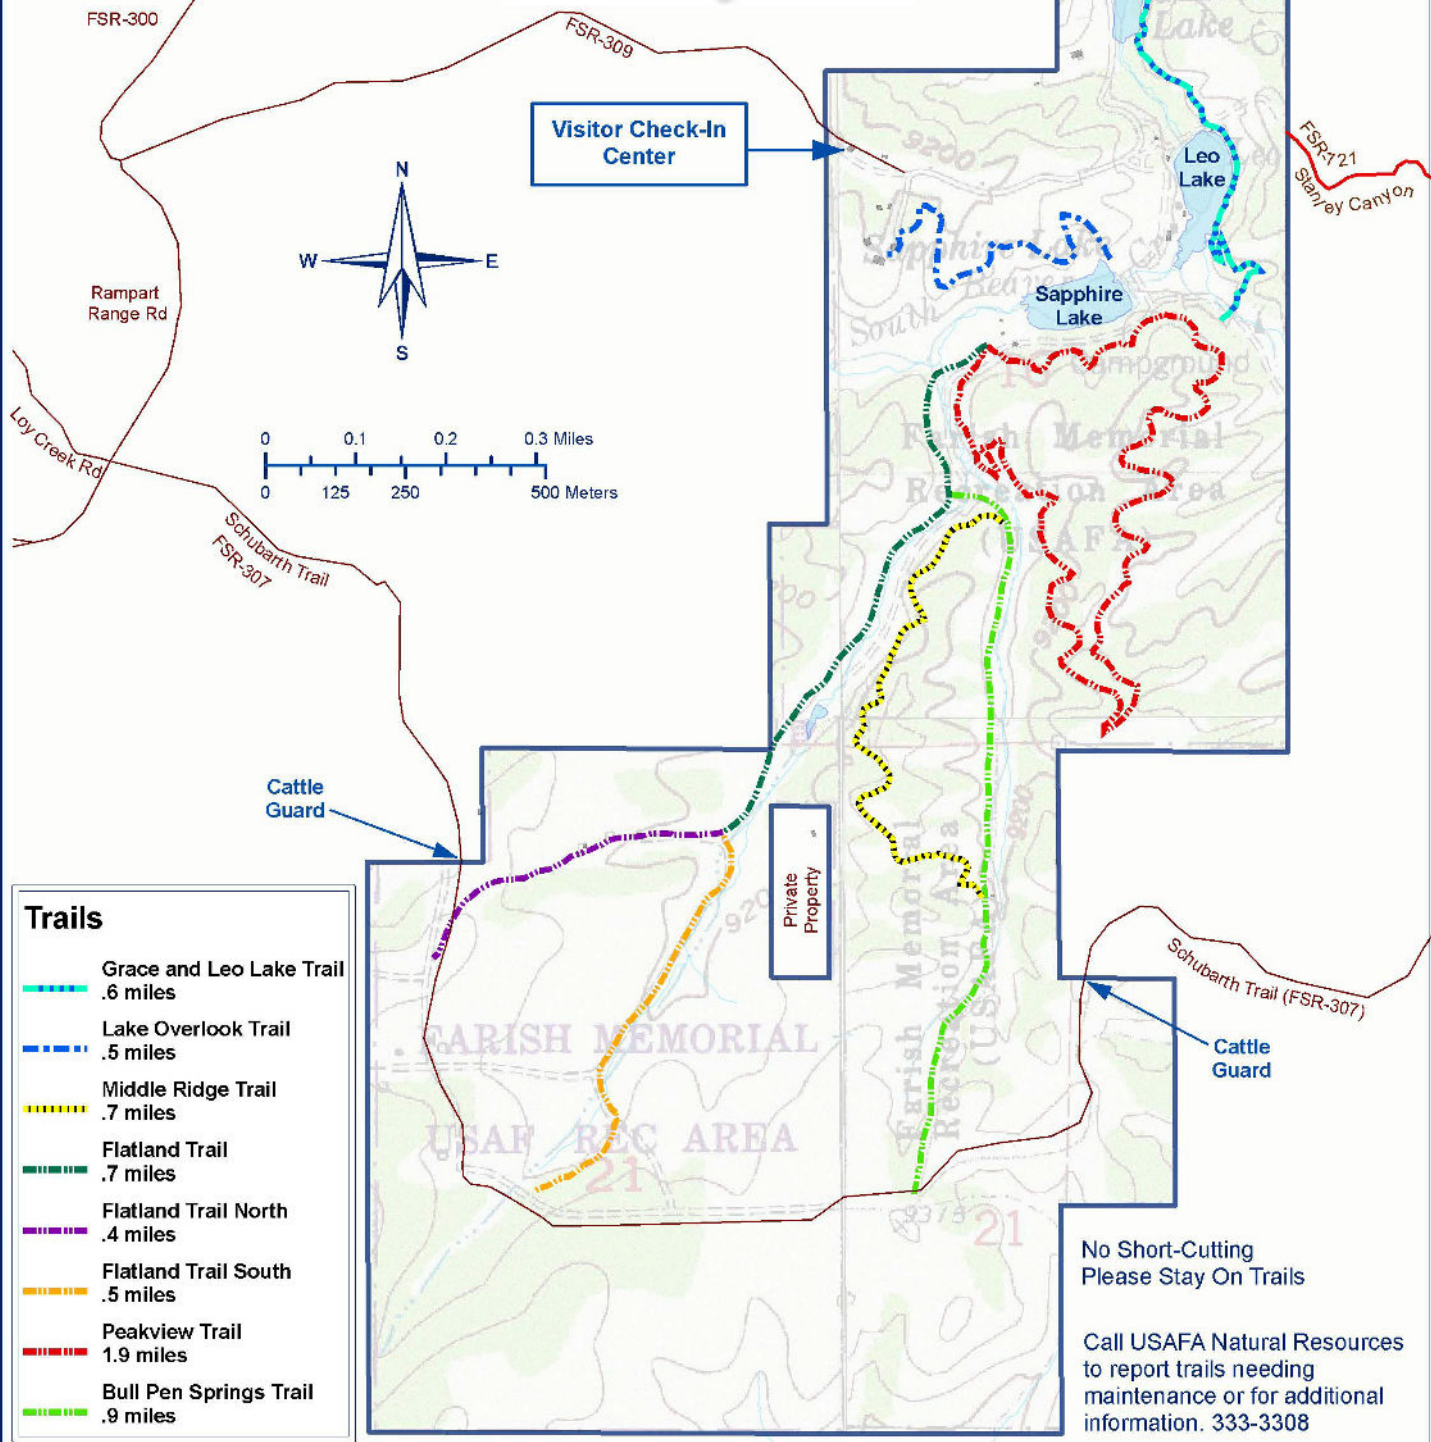

FARISH RECREATION AREA

FACILITIES MAP

SPEED
LIMIT
10

ALL ROADS IN
FARISH
RECREATION AREA

OVER 600+ ACRES

Farish Memorial Recreation Area Trails Map

Trails

	Grace and Leo Lake Trail .6 miles
	Lake Overlook Trail .5 miles
	Middle Ridge Trail .7 miles
	Flatland Trail .7 miles
	Flatland Trail North .4 miles
	Flatland Trail South .5 miles
	Peakview Trail 1.9 miles
	Bull Pen Springs Trail .9 miles